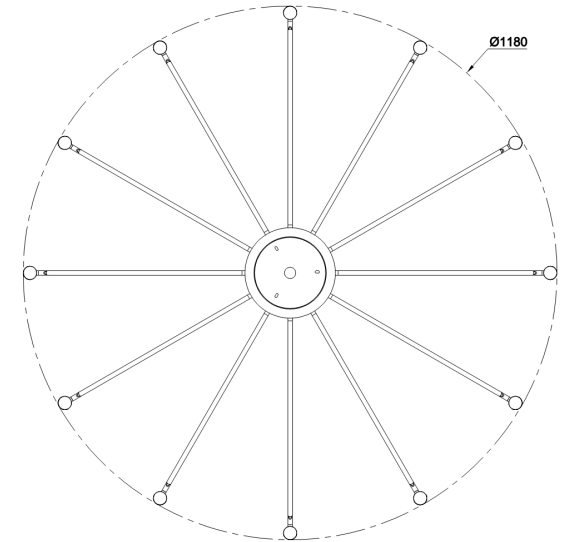

Instruction

Collection: MODERN
Series: VIGO
Model: MOD620CL-24B
Ceiling

- Ceiling

24 x G9 (25W)

MAYTONI
DECORATIVE LIGHTING

www.maytoni.de