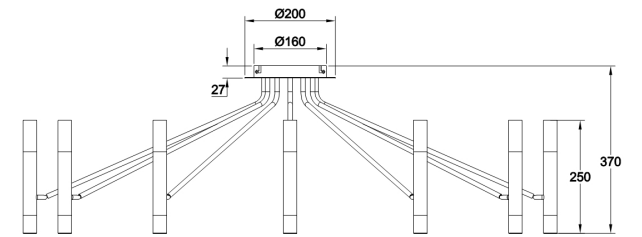

Instruction

Collection: MODERN
Series: VIGO
Model: MOD620CL-24B
Ceiling

- Ceiling

24 x G9 (25W)

MAYTONI
DECORATIVE LIGHTING

www.maytoni.de