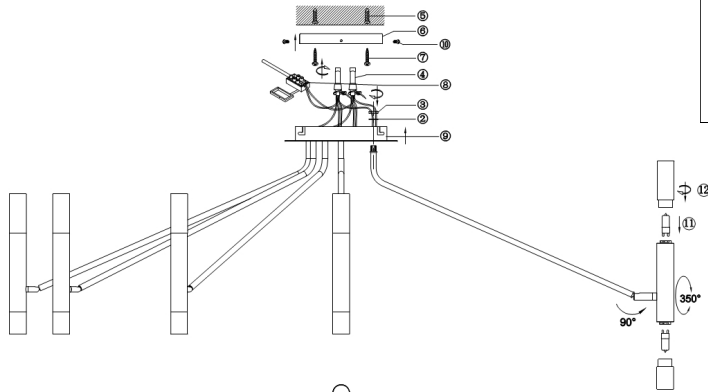

Instruction

Collection: MODERN
Series: VIGO
Model: MOD620CL-24B
Ceiling

- Ceiling

24 x G9 (25W)

MAYTONI
DECORATIVE LIGHTING

www.maytoni.de