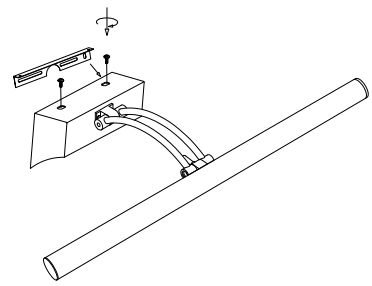

Instruction

MIR003WL-L12CH

1

2

3

4

MAX 12W
860 Lumen

Model: MIR003WL-L12CH
Collection: Mirror
Series: Fino