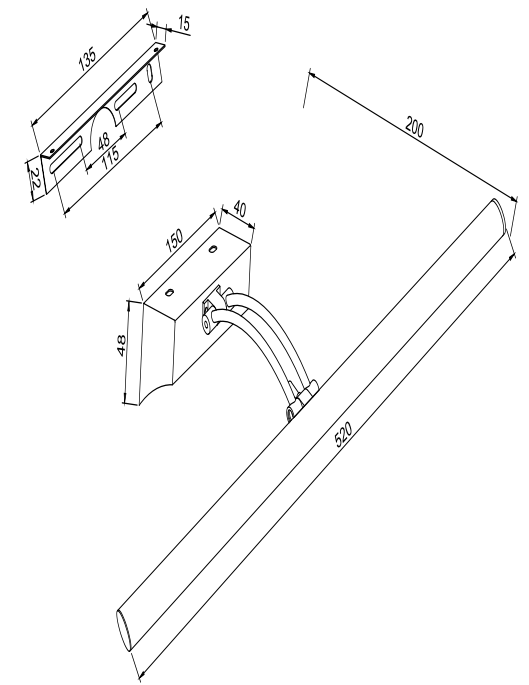

Instruction

MIR003WL-L12CH

1

2

3

4

MAX 12W
860 Lumen

Model: MIR003WL-L12CH
Collection: Mirror
Series: Fino