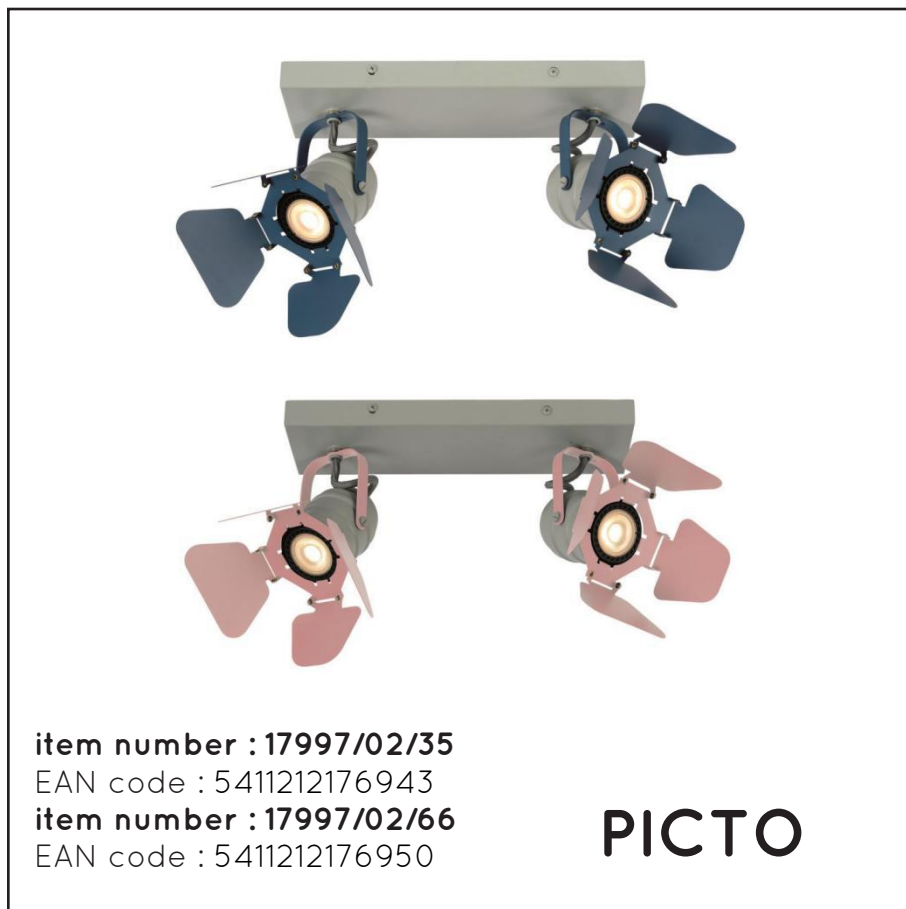

LUCIDE

GENERAL SPECIFICATIONS

RECOMMENDED LUCIDE
LIGHT SOURCE

49006/05/30

Light source dimmable : Yes

Light source incl. : No

General

Dimensions LxWxH : 35 cm x 15 cm x 20 cm
Height minimum : -
Height maximum : 20 cm
Dimensions shade LxWxH : 15 cm x 15 cm x 7 cm
Main material : Metal
Ceiling rose material : Metal
Color : Blue+Grey, Pink+Grey
Style : Modern
Shape : -
Weight : 1.2 kg
Warranty : 2 years

Product specifications

Dimmable : Yes
Light direction : Around (Diffuse)
Adjustable in height : Not Adjustable In Height (Before Installation)
Directional : Directional
Cable : No cable on product
Cable length : -
Sensor : Without Sensor
Control : Light Switch Control
IP-Class : 20
Electric class : 1
Light source including : No
Lamp socket : GU10
Light source number : 2
Power requirements : 220-240V~50Hz
Bulb type & maximum wattage : GU10- max. 35W

For more specifications of this product please visit

www.lucide.com

PICTO

Item number : 17997/02/35

EAN code : 5411212176943

Item number : 17997/02/66

EAN code : 5411212176950

For more specifications, dimensions please visit