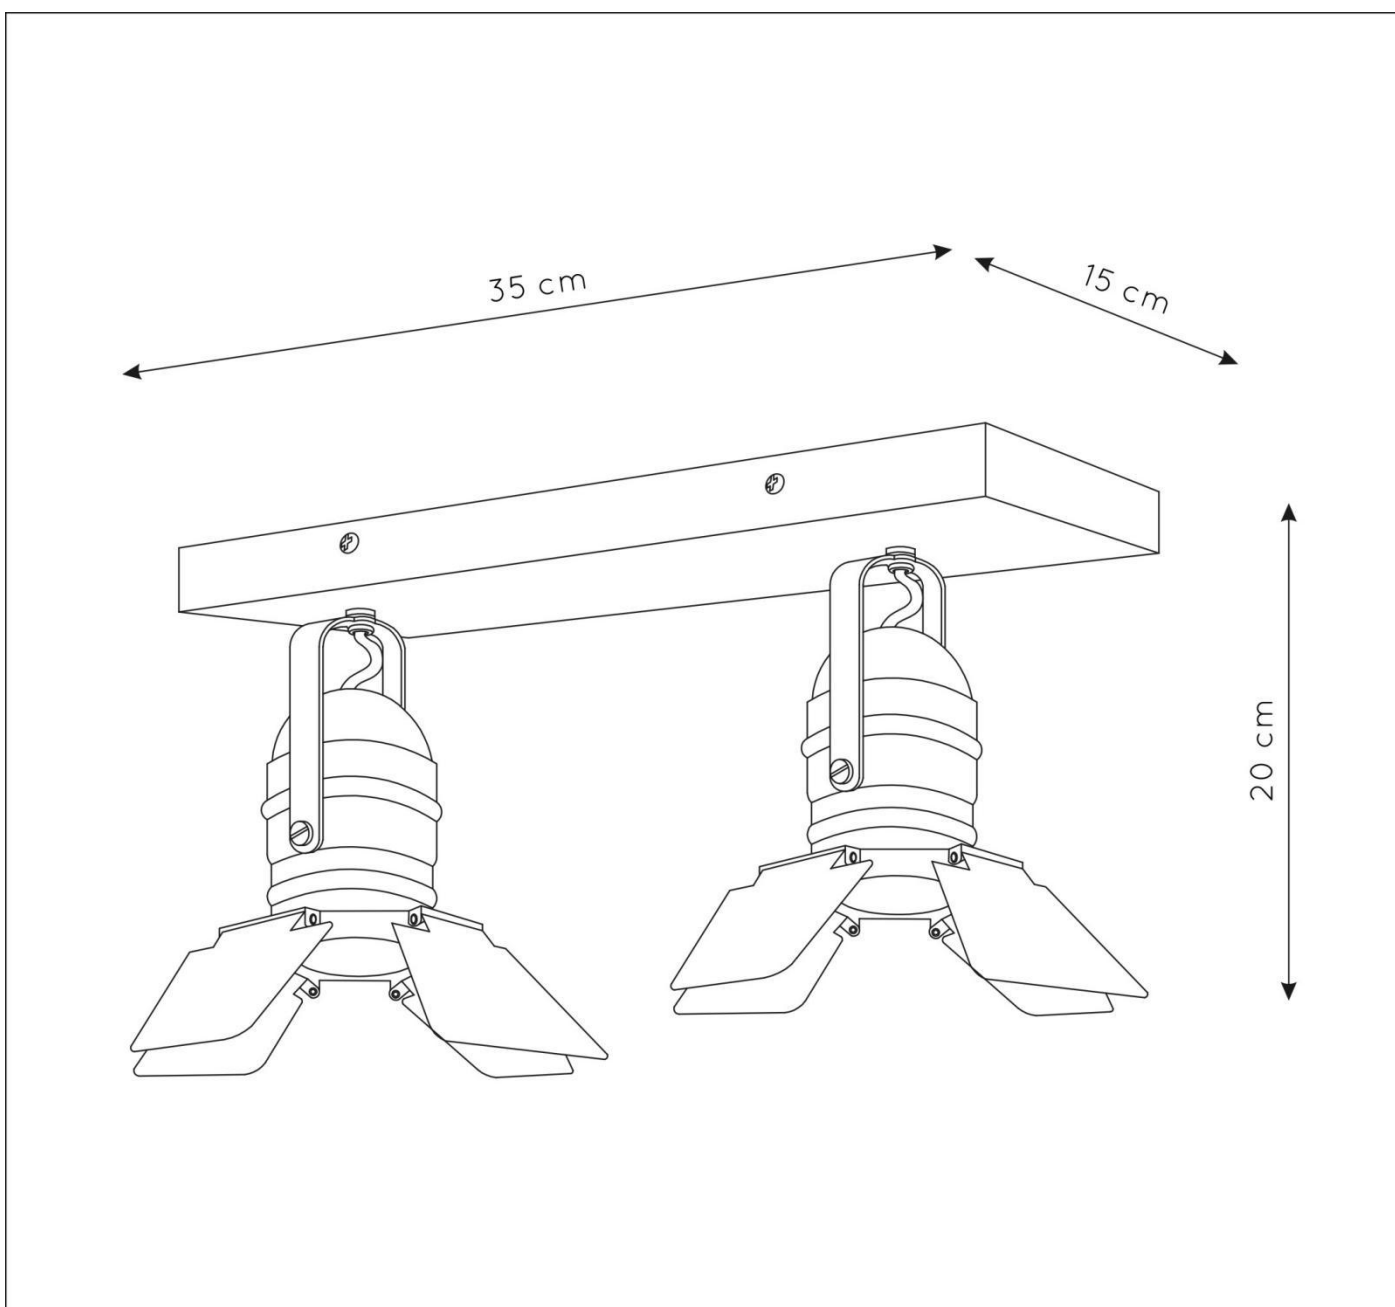

LUCIDE

GENERAL SPECIFICATIONS

RECOMMENDED LUCIDE
LIGHT SOURCE

49006/05/30

Light source dimmable : Yes

Light source incl. : No

General

Dimensions LxWxH : 35 cm x 15 cm x 20 cm
Height minimum : -
Height maximum : 20 cm
Dimensions shade LxWxH : 15 cm x 15 cm x 7 cm
Main material : Metal
Ceiling rose material : Metal
Color : Blue+Grey, Pink+Grey
Style : Modern
Shape : -
Weight : 1.2 kg
Warranty : 2 years

Product specifications

Dimmable : Yes
Light direction : Around (Diffuse)
Adjustable in height : Not Adjustable In Height (Before Installation)
Directional : Directional
Cable : No cable on product
Cable length : -
Sensor : Without Sensor
Control : Light Switch Control
IP-Class : 20
Electric class : 1
Light source including : No
Lamp socket : GU10
Light source number : 2
Power requirements : 220-240V~50Hz
Bulb type & maximum wattage : GU10- max. 35W

For more specifications of this product please visit

www.lucide.com

PICTO

Item number : 17997/02/35

EAN code : 5411212176943

Item number : 17997/02/66

EAN code : 5411212176950

For more specifications, dimensions please visit