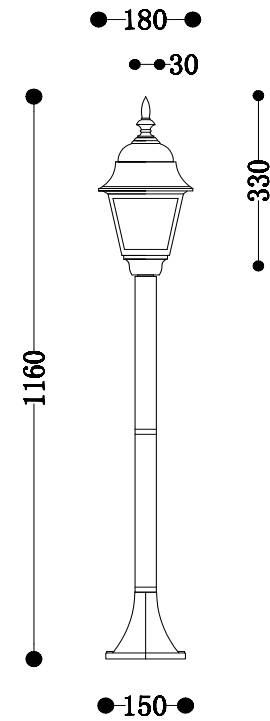

Instruction

O003FL-01B

1 x E27 (60W)

Model: O003FL-01B
Collection: Outdoor
Series: Abbey Road

Floor Lamps