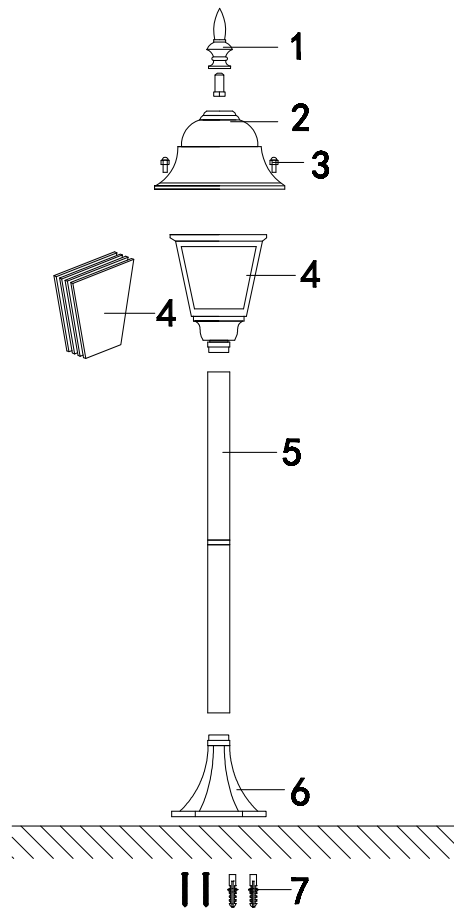

Instruction

O003FL-01B

1 x E27 (60W)

Model: O003FL-01B
Collection: Outdoor
Series: Abbey Road

Floor Lamps