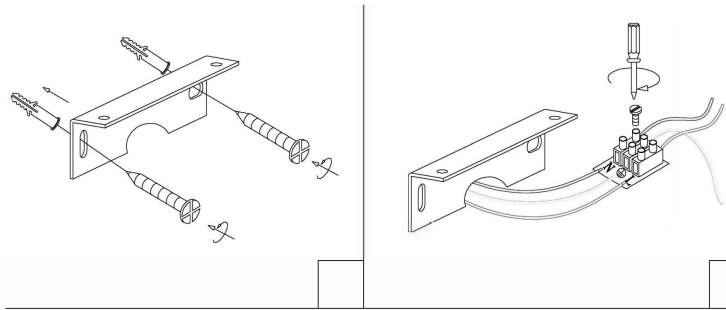

Instruction

MIR012WL-L14W4K

MAX 14W
950 Lumen

Model: MIR012WL-L14W4K

Collection: Mirror

Resessed