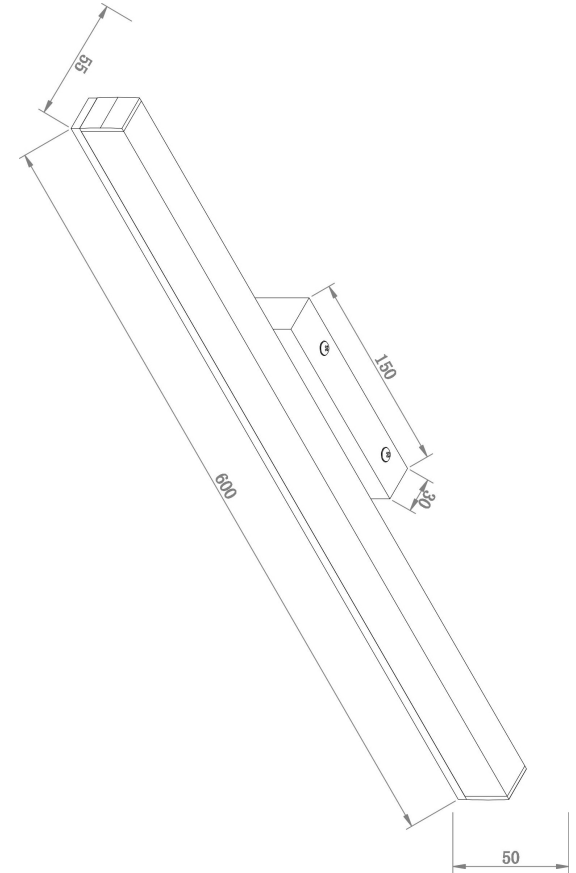

Instruction

MIR012WL-L14W4K

MAX 14W
950 Lumen

Model: MIR012WL-L14W4K

Collection: Mirror

Resessed