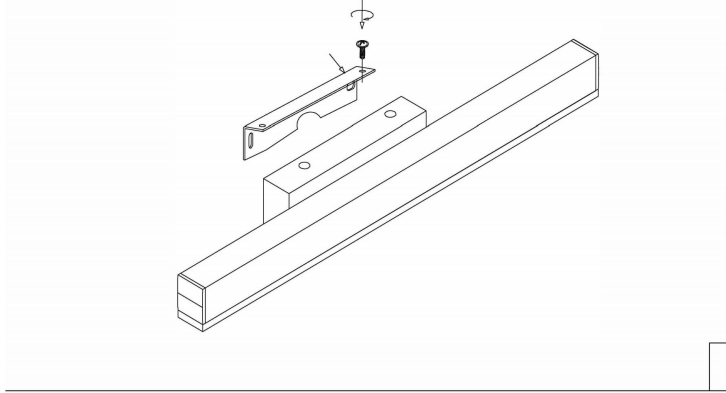

Instruction

MIR012WL-L14W4K

MAX 14W
950 Lumen

Model: MIR012WL-L14W4K

Collection: Mirror

Resessed