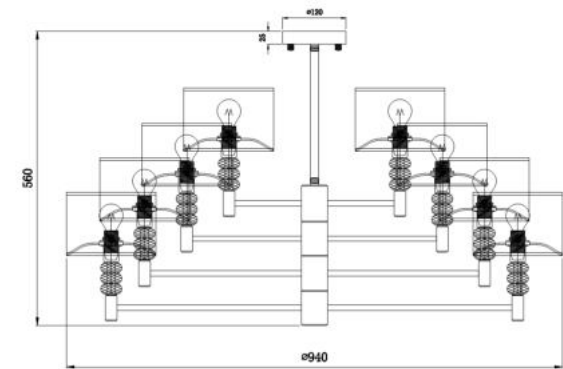

Instruction

Collection: MODERN
Series: LINCOLN
Model: MOD527PL-08N
Ceiling

- Ceiling

8 x E14 (40W)

MAYTONI
DECORATIVE LIGHTING

www.maytoni.de