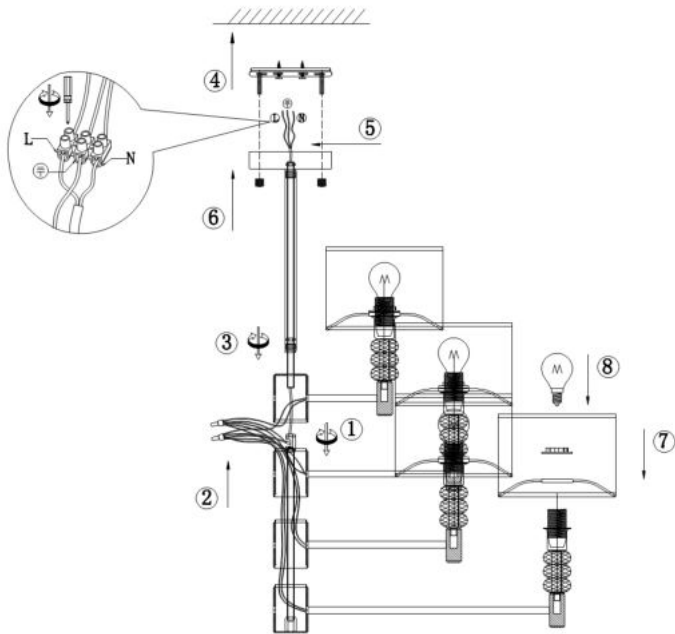

Instruction

Collection: MODERN
Series: LINCOLN
Model: MOD527PL-08N
Ceiling

- Ceiling

8 x E14 (40W)

MAYTONI
DECORATIVE LIGHTING

www.maytoni.de