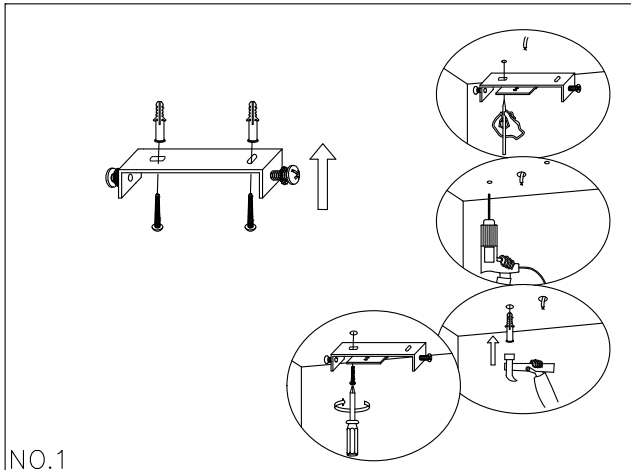

## MOD081PL-L50G3K

MAX 55W  
4900 Lumen

Model: MOD081PL-L50G3K  
Collection: Modern  
Series: Tessara

Pendant Lamps