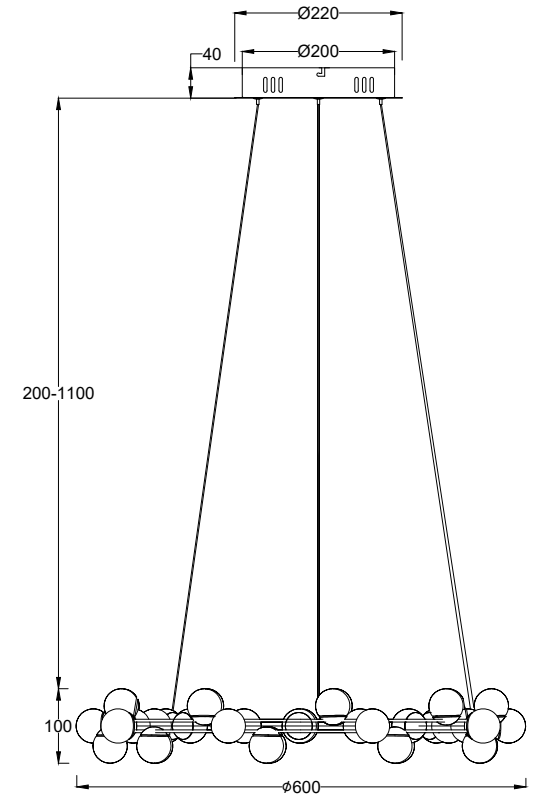

## MOD081PL-L50G3K

MAX 55W  
4900 Lumen

Model: MOD081PL-L50G3K  
Collection: Modern  
Series: Tessara

Pendant Lamps