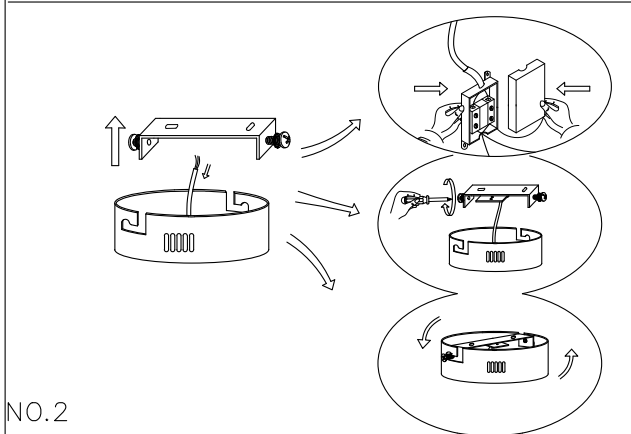

## MOD081PL-L50G3K

MAX 55W  
4900 Lumen

Model: MOD081PL-L50G3K  
Collection: Modern  
Series: Tessara

Pendant Lamps