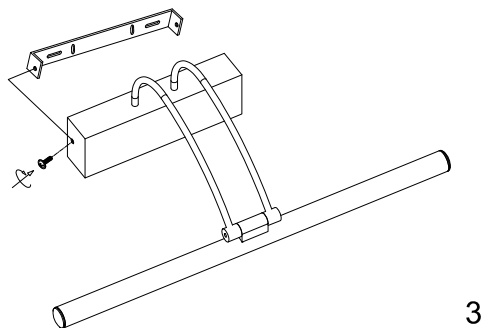

# Instruction

MIR004WL-L12B

MAX 12W  
800 Lumen

Model: MIR004WL-L12B  
Collection: Mirror  
Series: Finelli

Wall Lamps