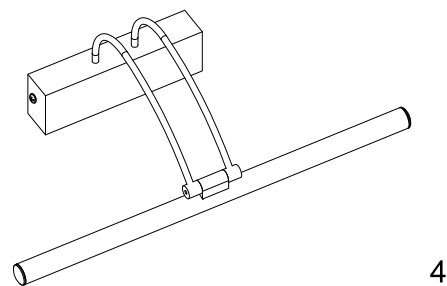

# Instruction

MIR004WL-L12B

MAX 12W  
800 Lumen

Model: MIR004WL-L12B  
Collection: Mirror  
Series: Finelli

Wall Lamps