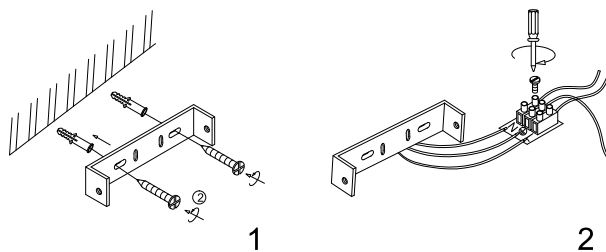

# Instruction

MIR004WL-L12B

MAX 12W  
800 Lumen

Model: MIR004WL-L12B  
Collection: Mirror  
Series: Finelli

Wall Lamps