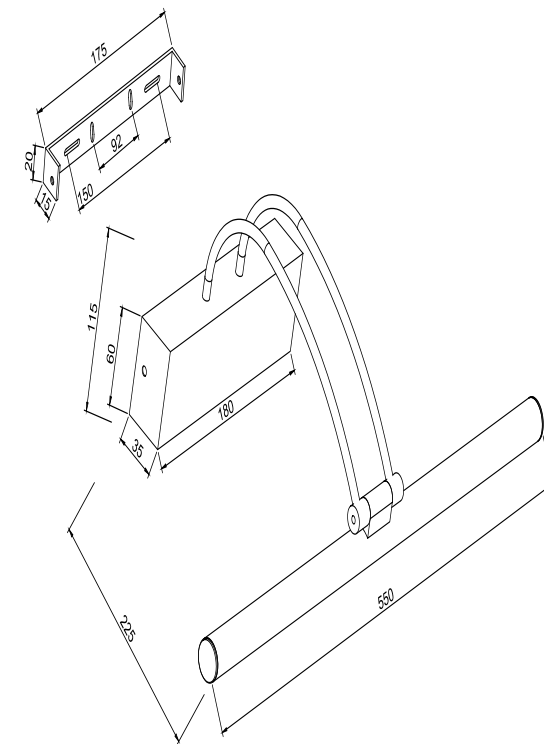

# Instruction

MIR004WL-L12B

MAX 12W  
800 Lumen

Model: MIR004WL-L12B  
Collection: Mirror  
Series: Finelli

Wall Lamps