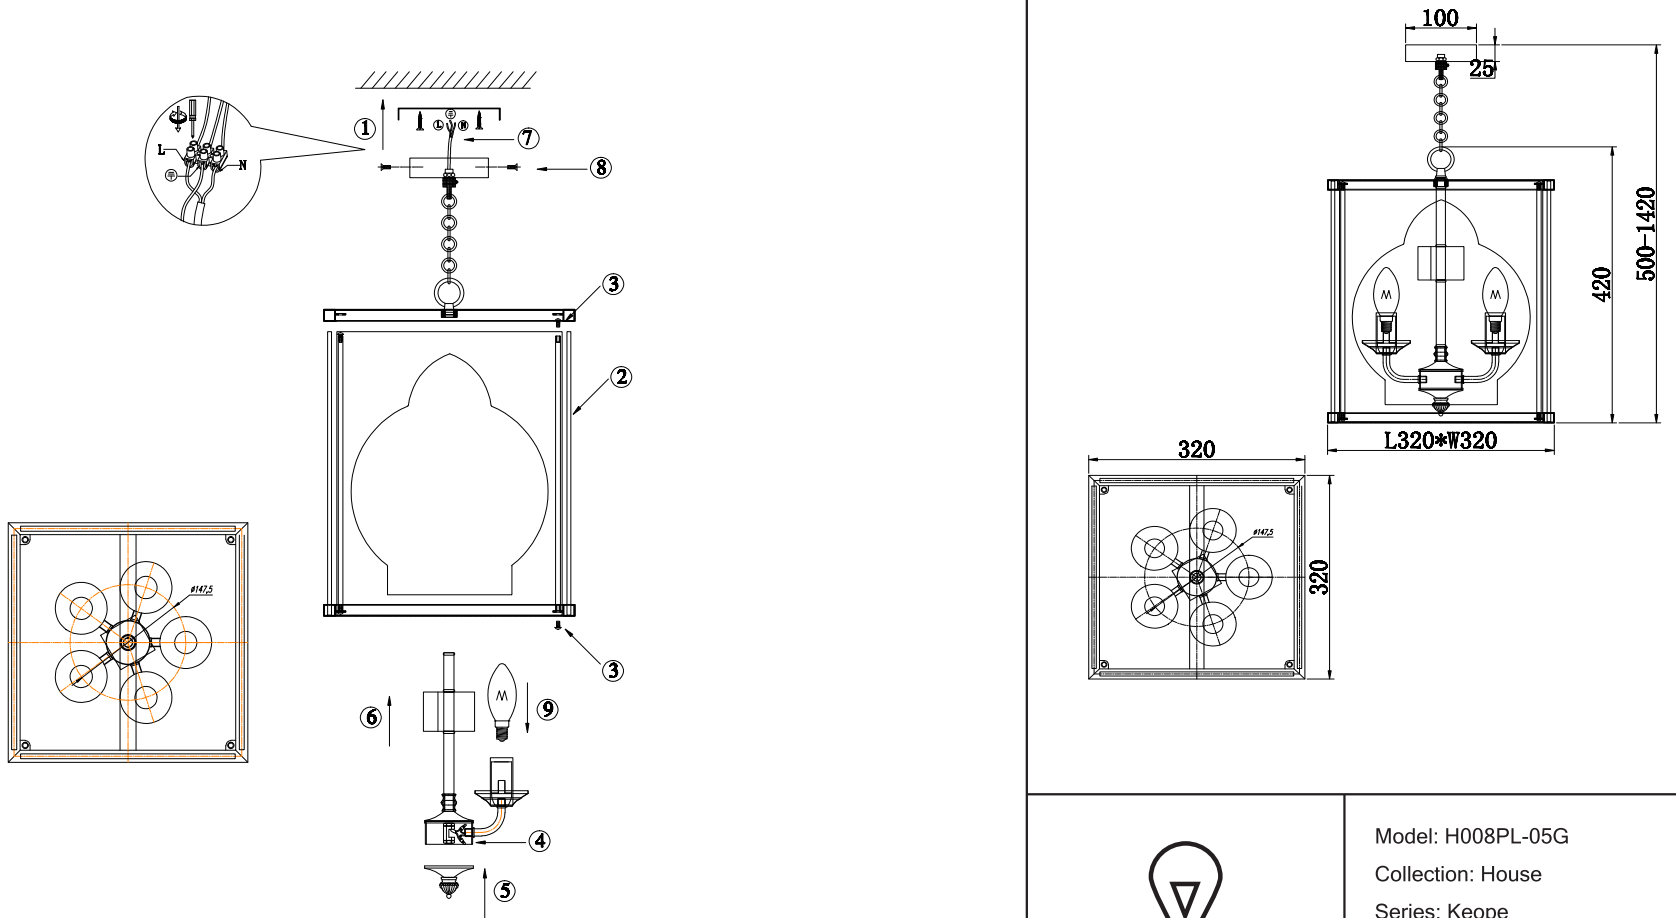

Instruction

H008PL-05G

5 x E14 (60W)

Model: H008PL-05G
Collection: House
Series: Keope

Ceiling Lamps