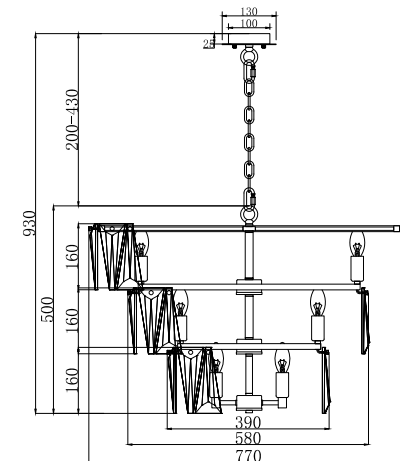

## MOD043PL-18G

Gross Weight: 0 kg

Net Weight: 0 kg

Volume: 0 m3

Weight and Volume Margin of Error: ±10%

Color: Gold

Material: Metal

18 x E14 (40W)