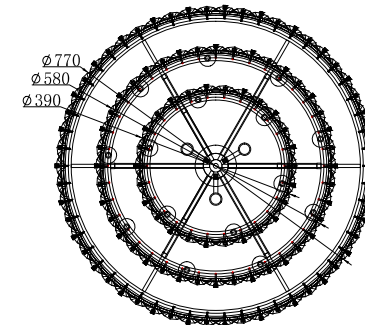

## MOD043PL-18G

Gross Weight: 0 kg

Net Weight: 0 kg

Volume: 0 m3

Weight and Volume Margin of Error: ±10%

Color: Gold

Material: Metal

18 x E14 (40W)