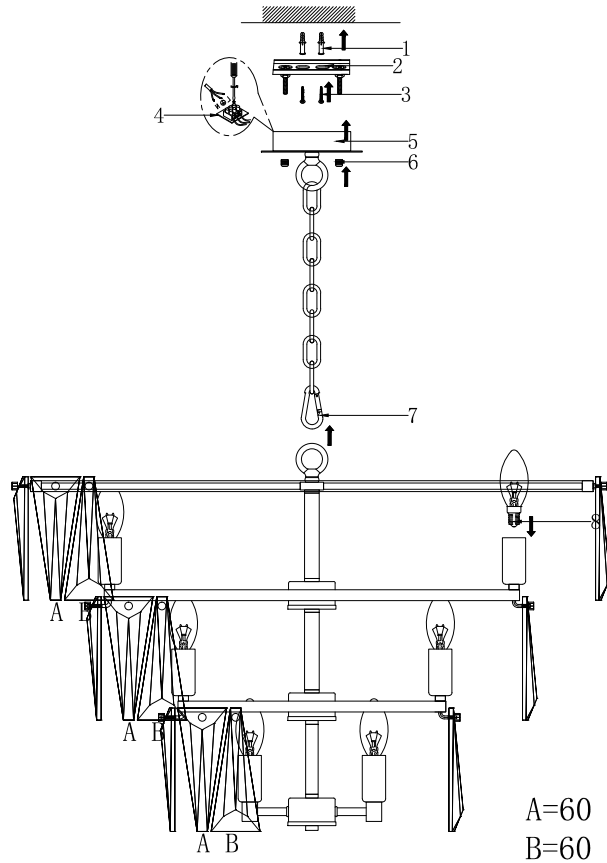

## MOD043PL-18G

Gross Weight: 0 kg

Net Weight: 0 kg

Volume: 0 m3

Weight and Volume Margin of Error: ±10%

Color: Gold

Material: Metal

18 x E14 (40W)

Model: MOD043PL-18G

Collection: Modern

Series: Punte

Pendant Lamps