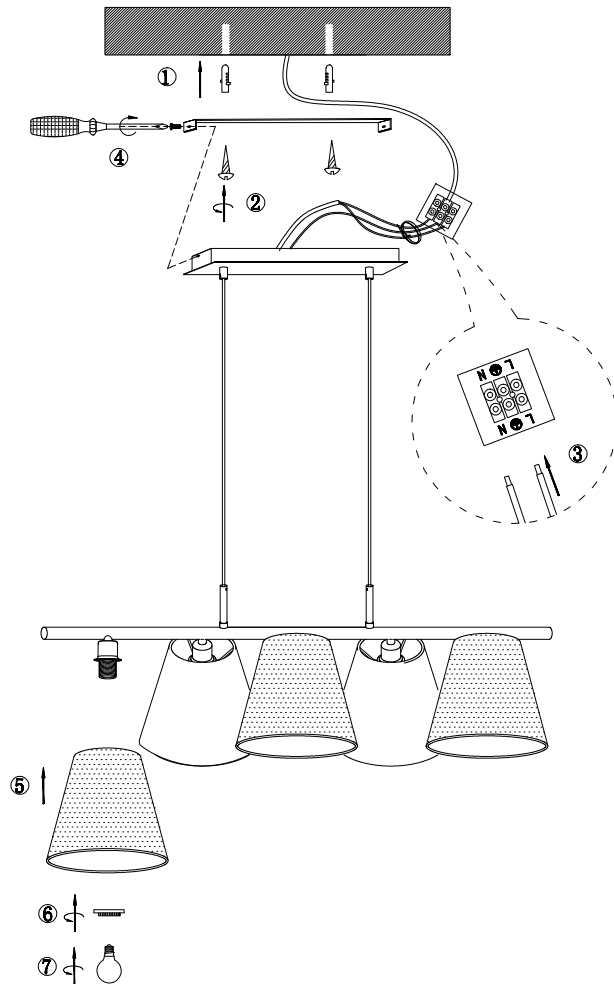

Instruction

MOD009PL-05N

5 x E14 (40W)

Model: MOD009PL-05N
Collection: Modern
Series: Tarrasa

Ceiling Lamps