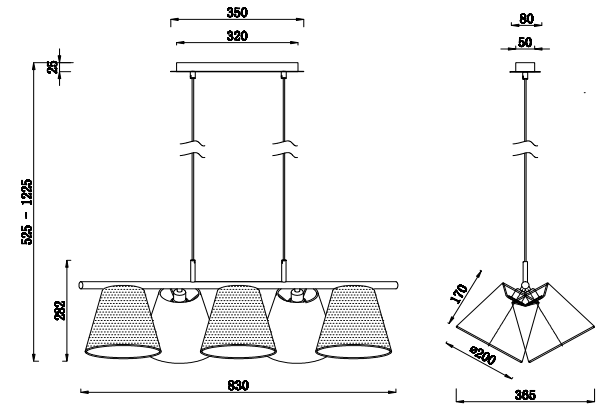

Instruction

MOD009PL-05N

5 x E14 (40W)

Model: MOD009PL-05N
Collection: Modern
Series: Tarrasa

Ceiling Lamps