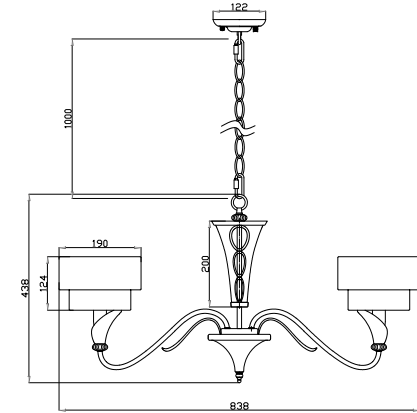

Instruction

H311-05-G

5 x E14 (40W)

Model: H311-05-G
Collection: House
Series: Lillian

Ceiling Lamps