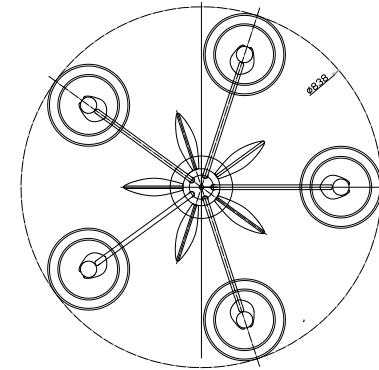

Instruction

H311-05-G

5 x E14 (40W)

Model: H311-05-G
Collection: House
Series: Lillian

Ceiling Lamps