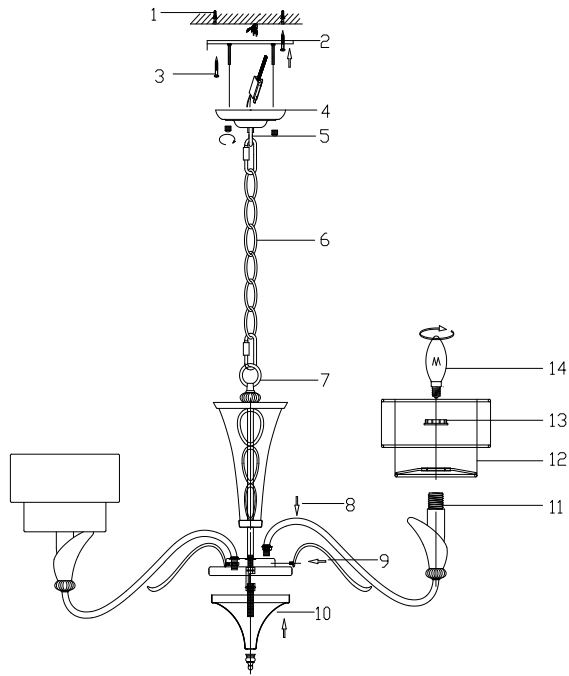

Instruction

H311-05-G

5 x E14 (40W)

Model: H311-05-G
Collection: House
Series: Lillian

Ceiling Lamps