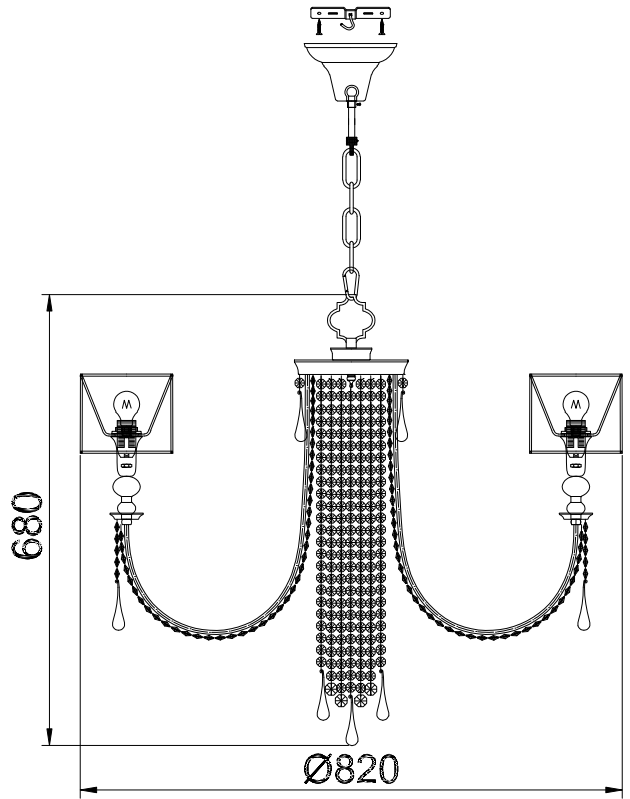

Instruction

Collection: House
Series: Beince
Model: H018-PL-08-NG
Pendant Lamps

 - Pendant Lamps

8 x E14 (40w)

MAYTONI
DECORATIVE LIGHTING
www.maytoni.de