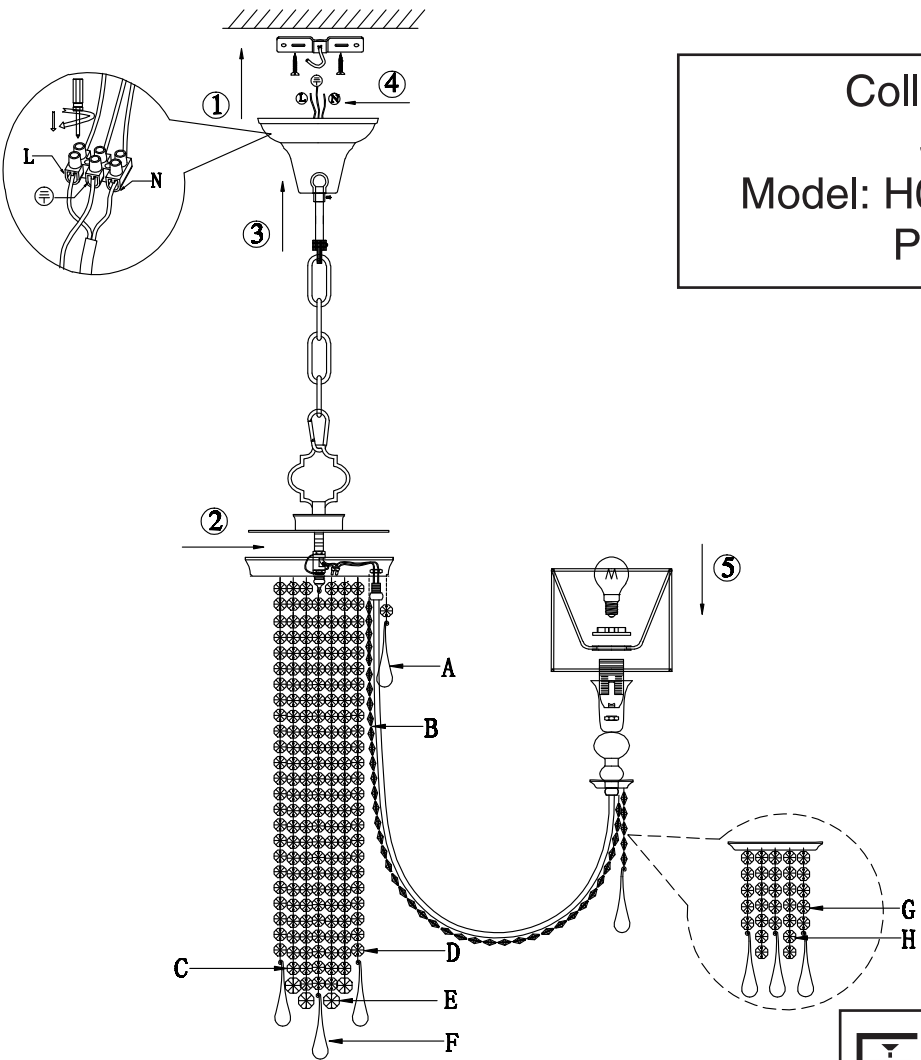

Instruction

Collection: House
Series: Beince
Model: H018-PL-08-NG
Pendant Lamps

 - Pendant Lamps

8 x E14 (40w)

MAYTONI
DECORATIVE LIGHTING
www.maytoni.de