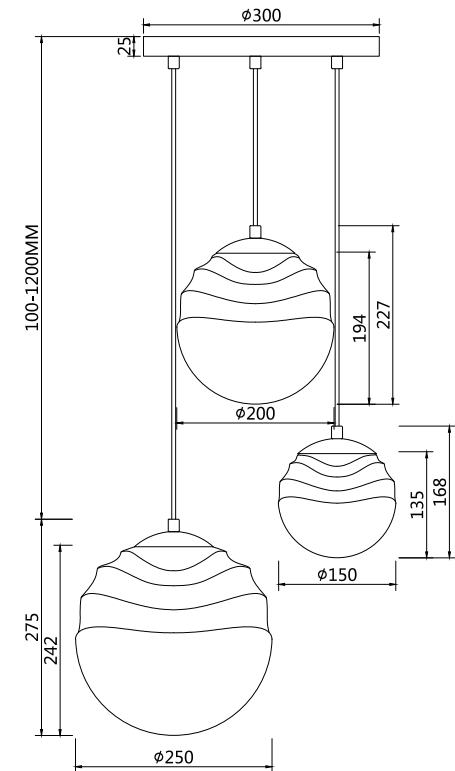

Instruction

P074PL-03N

Gross Weight: 0 kg

Net Weight: 0 kg

Volume: 0,008256 m3

Weight and Volume Margin of Error: ±10%

Color: Nickel

Material: Metal

3 x E14 (40W)

Model: P074PL-03N

Collection: Pendant

Series: New Series 074

Pendant Lamps