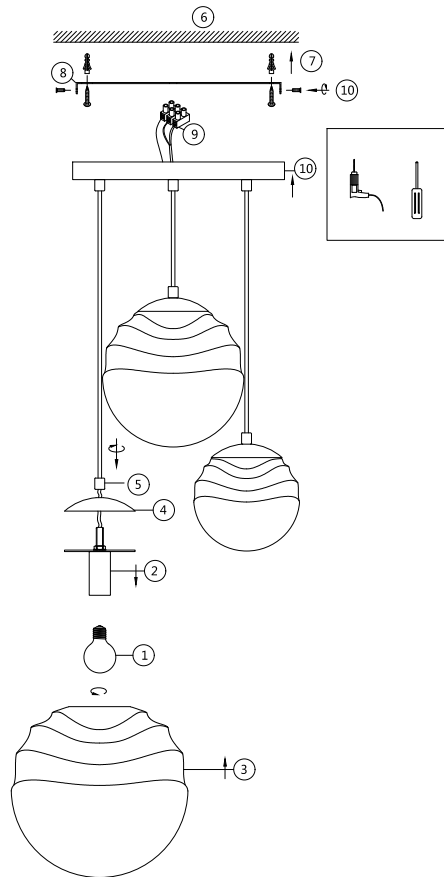

Instruction

P074PL-03N

Gross Weight: 0 kg

Net Weight: 0 kg

Volume: 0,008256 m3

Weight and Volume Margin of Error: ±10%

Color: Nickel

Material: Metal

3 x E14 (40W)

Model: P074PL-03N

Collection: Pendant

Series: New Series 074

Pendant Lamps