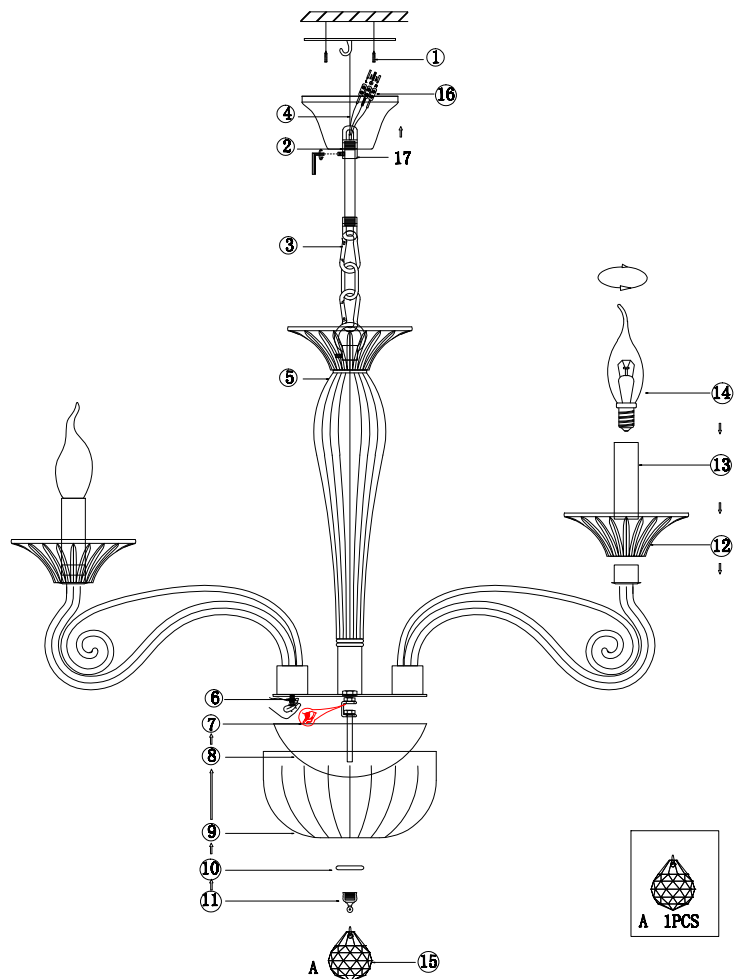

# Instruction

DIA010PL-06TR

6 x E14 (40W)

Model: DIA010PL-06TR  
Collection: Diamant Crystal  
Series: Acqua

Ceiling Lamps