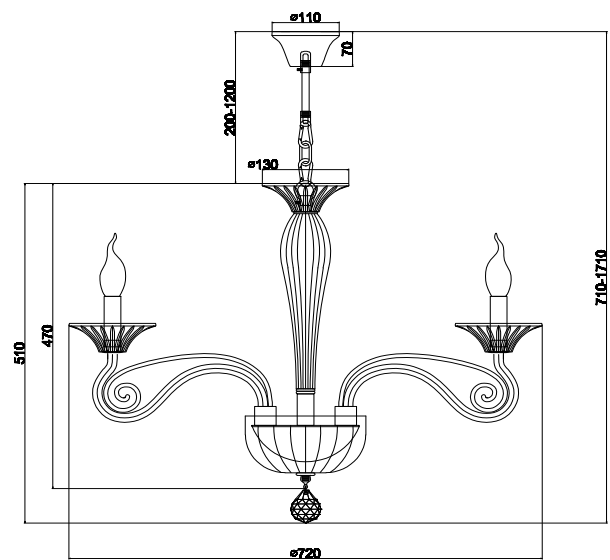

# Instruction

DIA010PL-06TR

6 x E14 (40W)

Model: DIA010PL-06TR  
Collection: Diamant Crystal  
Series: Acqua

Ceiling Lamps