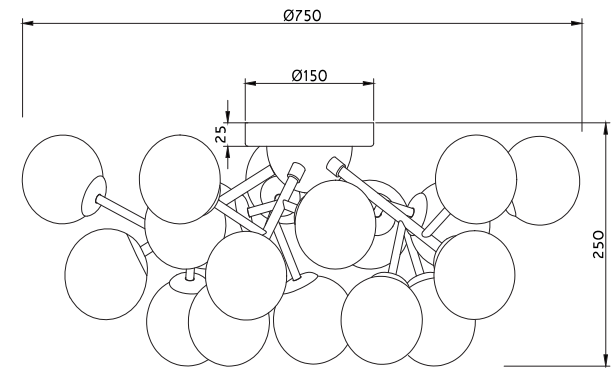

Instruction

MOD545PL-20G

20 x G9 (28W)

Model: MOD545PL-20G
Collection: Modern
Series: Dallas

Ceiling Lamps