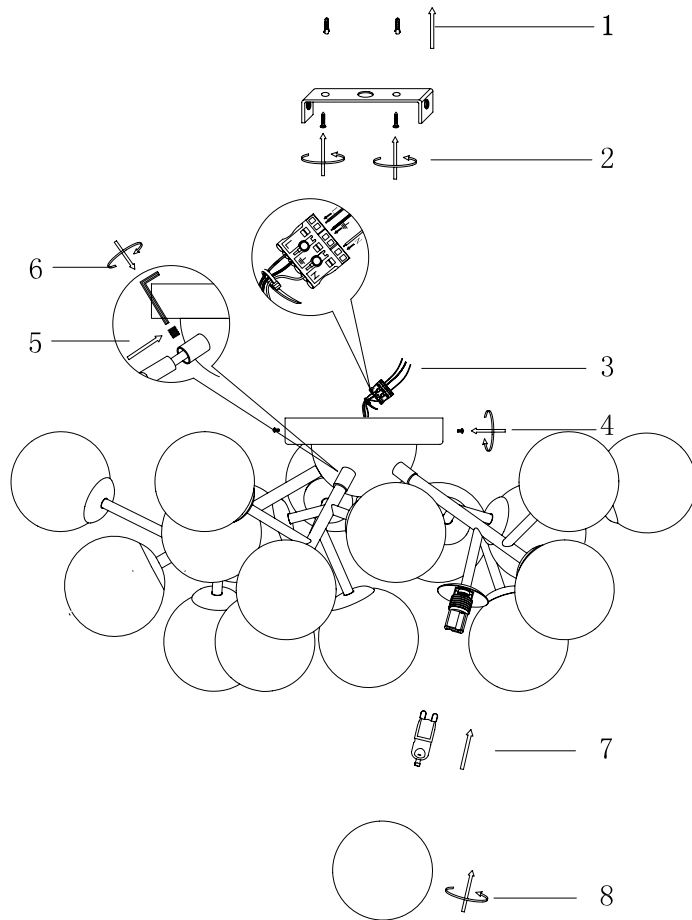

Instruction

MOD545PL-20G

20 x G9 (28W)

Model: MOD545PL-20G
Collection: Modern
Series: Dallas

Ceiling Lamps