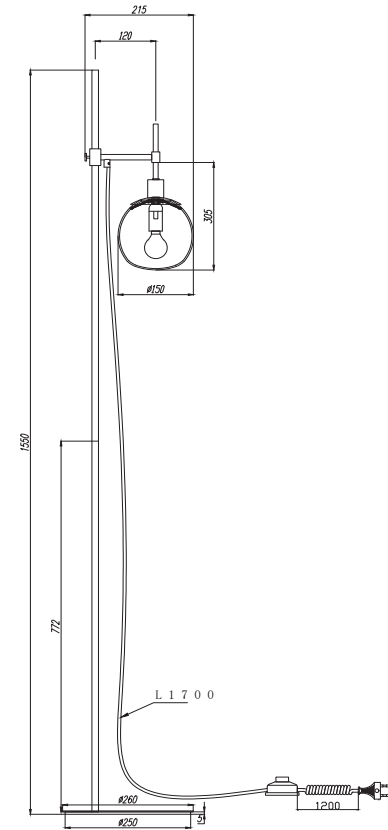

Instruction

MOD221-FL-01-N

1 x E14 (40W)

Model: MOD221-FL-01-N
Collection: Modern
Series: Erich

Table Lamps