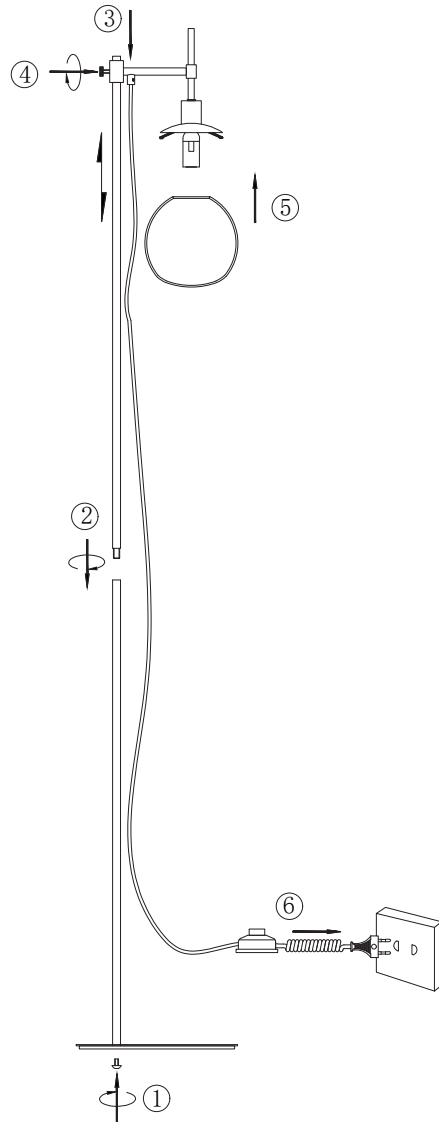

Instruction

MOD221-FL-01-N

1 x E14 (40W)

Model: MOD221-FL-01-N
Collection: Modern
Series: Erich

Table Lamps