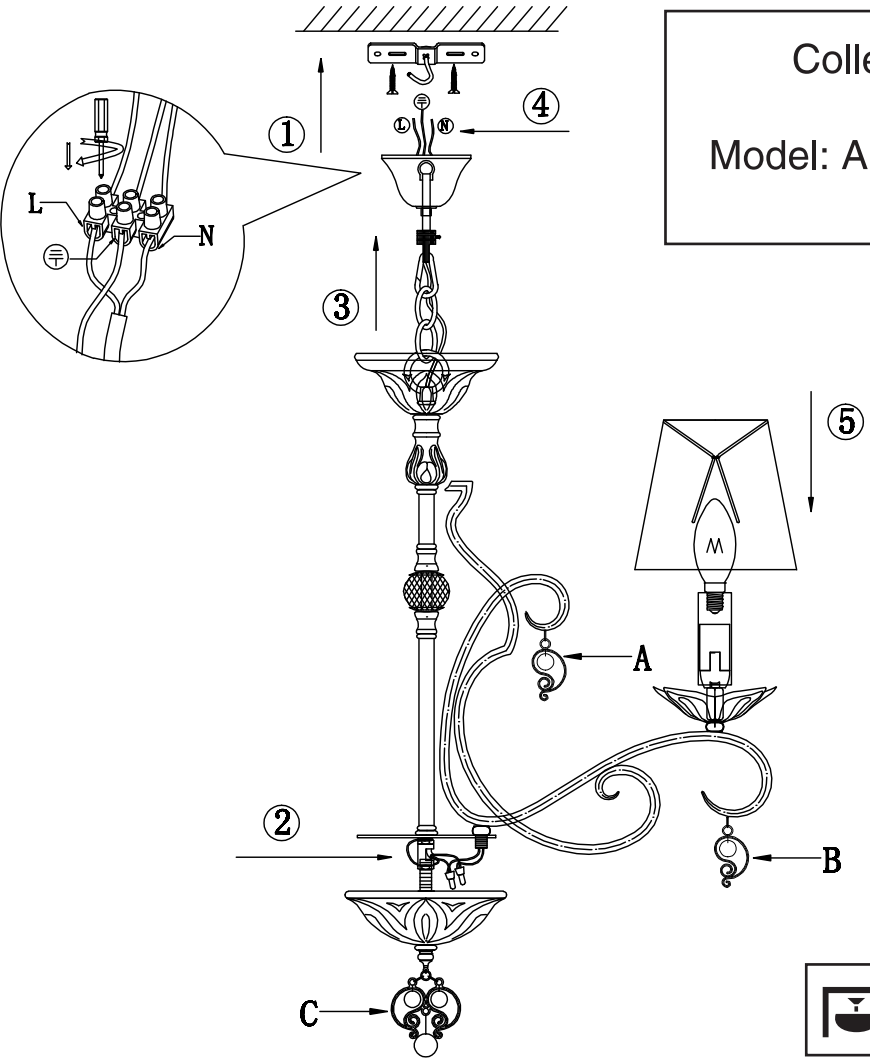

# Instruction

Collection: Elegant  
Series: Monile  
Model: ARM004-06-W  
Suspended

A=6  
B=6  
C=1

 - Suspended

  
6 x E14 (40w)

**MAYTONI**  
DECORATIVE LIGHTING

[www.maytoni.de](http://www.maytoni.de)