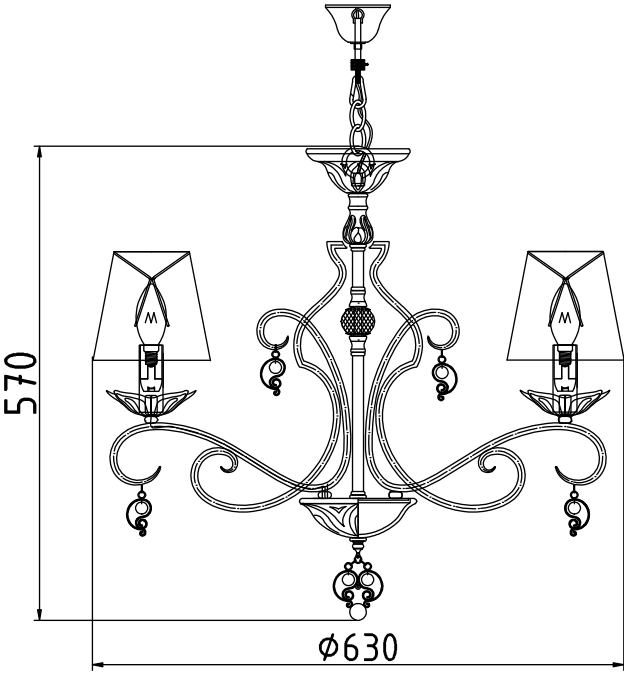

# Instruction

Collection: Elegant  
Series: Monile  
Model: ARM004-06-W  
Suspended

A=6  
B=6  
C=1

 - Suspended

  
6 x E14 (40w)

**MAYTONI**  
DECORATIVE LIGHTING

[www.maytoni.de](http://www.maytoni.de)